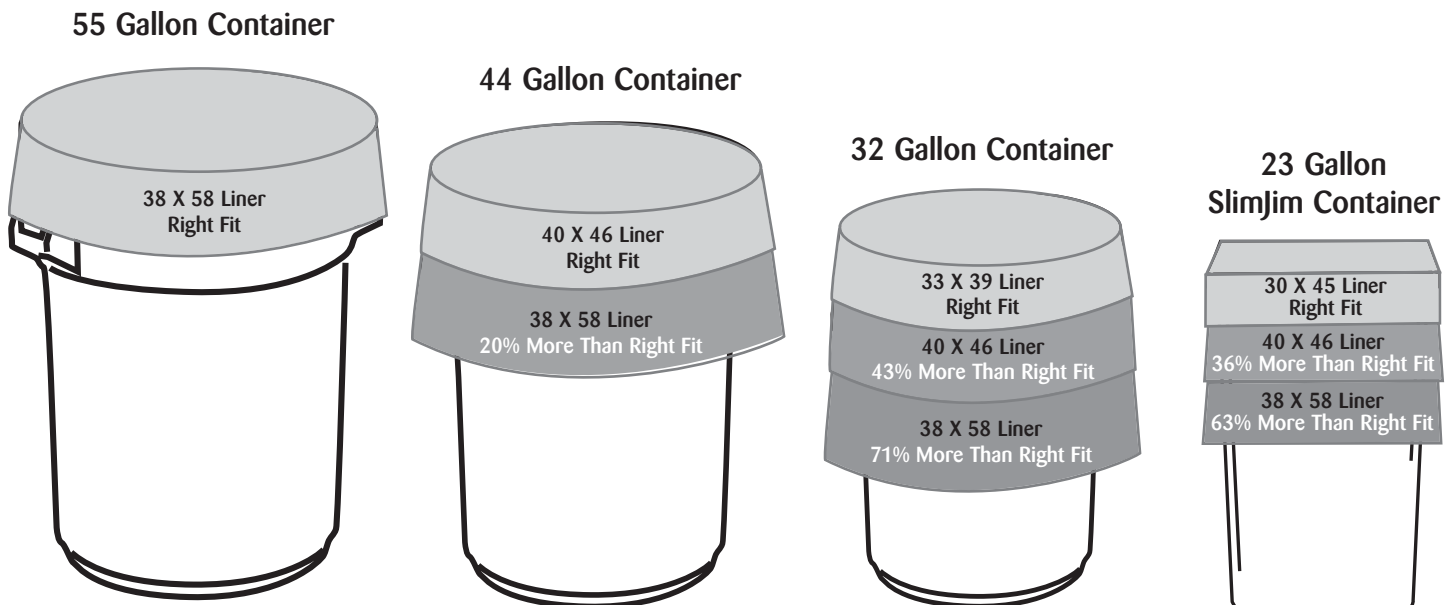

# “Right-Sizing” Your Can Liner Adds Up!

Why “Super-Size” when you can “Right-Size” and save money *and* contribute to source reduction?

Based on average weight per bag for Super Tuf products

Call your Heritage rep today.

“Right-Size” and Save!

HERITAGE